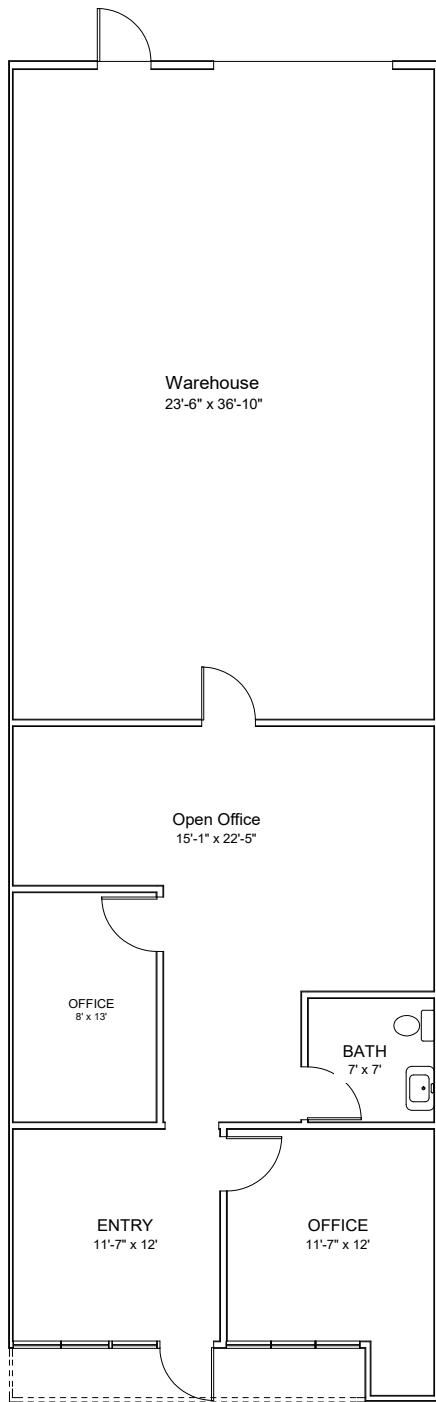

BACK TO SUMMARY

SUITE:
E

SF:
1,824 SF

PRICE:
\$1,112,640